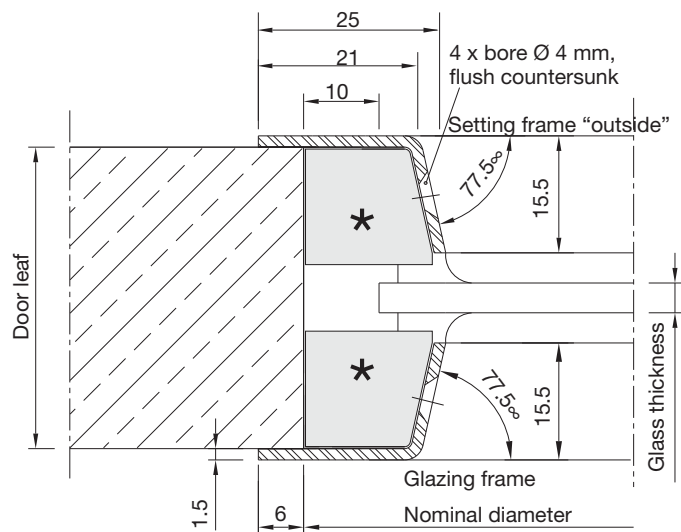

Stainless steel portholes – L

Design E – folded screw fitting

Surface: finely brushed with serrated grinder (carded web/linen, fine grain 150) and finished with abrasive web (grain size 320).

Nominal diameter:	Price €/unit					
	200 mm	250 mm	300 mm	350 mm	400 mm	500 mm
1 unit	159,-	159,-	159,-	167,-	188,-	217,-
2 units	144,-	144,-	144,-	151,-	179,-	202,-
3 units	139,-	139,-	139,-	146,-	167,-	197,-
5 units	135,-	135,-	135,-	143,-	164,-	193,-
10 units	131,-	131,-	131,-	139,-	160,-	189,-
20 units	130,-	130,-	130,-	138,-	158,-	188,-

Prices without glass, plus VAT in euro. Delivery ex works, packed.

Design E

Ordering Details:

Door leaf thickness: _____ mm

Nominal diameter: _____ mm

Glass thickness: _____ mm

Units: _____

Surface: finely brushed with serrated grinder (carded web/linen, fine grain 150) and finished with abrasive web (grain size 320).

1 unit comprises:

1 setting frame, 1 glazing frame,
8 countersunk head screws, (without glazing seal)

* rebate strips provided by customer